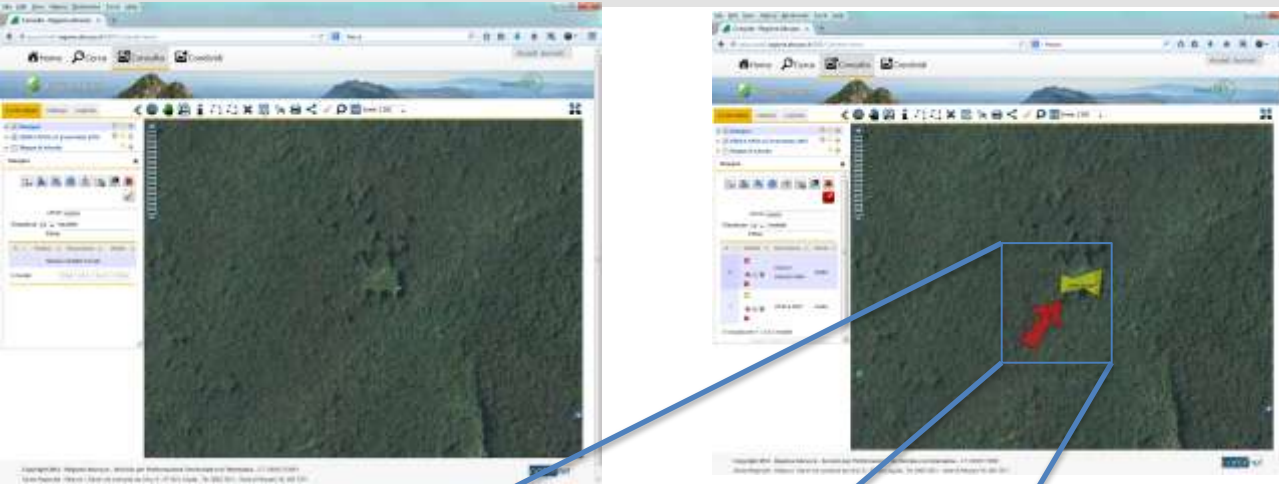

The GeoSocial module

Edit the map

Share the map

Add comments

Publish the map

The GeoSocial module (Use Case)

The GeoSocial module (Use Case)

Hey guys have you some idea on what is this stain on the new ortophoto?

The GeoSocial module (Use Case)

Guys I am close to that place...I'm going to take a look!

The GeoSocial module (Use Case)

It is an area where someone has cut off all the trees.

I activate my GPS on the mobile to replace with a better accuracy the shape drawn by Mauro.

The GeoSocial module (Use Case)

I'm comparing in overlap mode the polygon with some administrative layers. None have rights to cut that trees.

The GeoSocial module (Use Case)

ultima modifica 11/07/2013 11:14