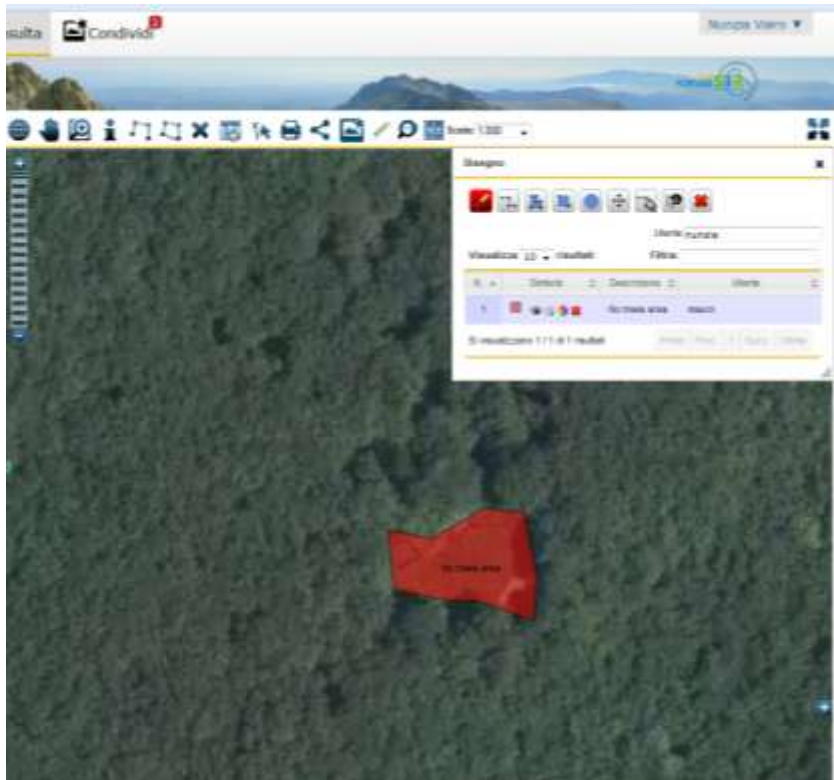

The GeoSocial module

Edit the map

Share the map

Add comments

Publish the map

The GeoSocial module (Use Case)

The GeoSocial module (Use Case)

Hey guys have you some idea on what is this stain on the new ortophoto?

The GeoSocial module (Use Case)

Guys I am close to that place...I'm going to take a look!

The GeoSocial module (Use Case)

It is an area where someone has cut off all the trees.

I activate my GPS on the mobile to replace with a better accuracy the shape drawn by Mauro.

The GeoSocial module (Use Case)

I'm comparing in overlap mode the polygon with some administrative layers. None have rights to cut that trees.

The GeoSocial module (Use Case)

ultima modifica 11/07/2013 11:14