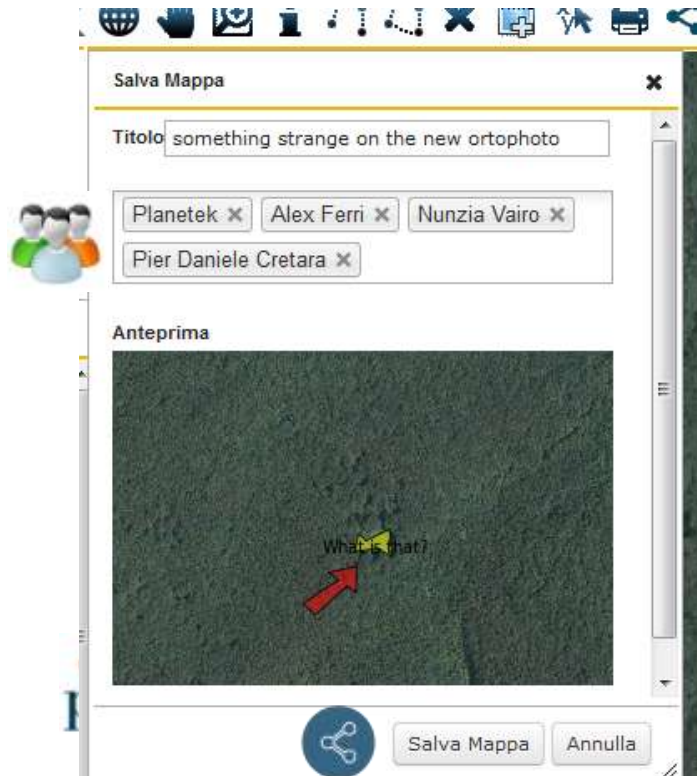

The GeoSocial module

Edit the map

Share the map

Add comments

Publish the map

The GeoSocial module (Use Case)

The GeoSocial module (Use Case)

Hey guys have you some idea on what is this stain on the new ortophoto?

The GeoSocial module (Use Case)

Guys I am close to that place...I'm going to take a look!

The GeoSocial module (Use Case)

It is an area where someone has cut off all the trees.

I activate my GPS on the mobile to replace with a better accuracy the shape drawn by Mauro.

The GeoSocial module (Use Case)

I'm comparing in overlap mode the polygon with some administrative layers. None have rights to cut that trees.

The GeoSocial module (Use Case)

ultima modifica 11/07/2013 11:14