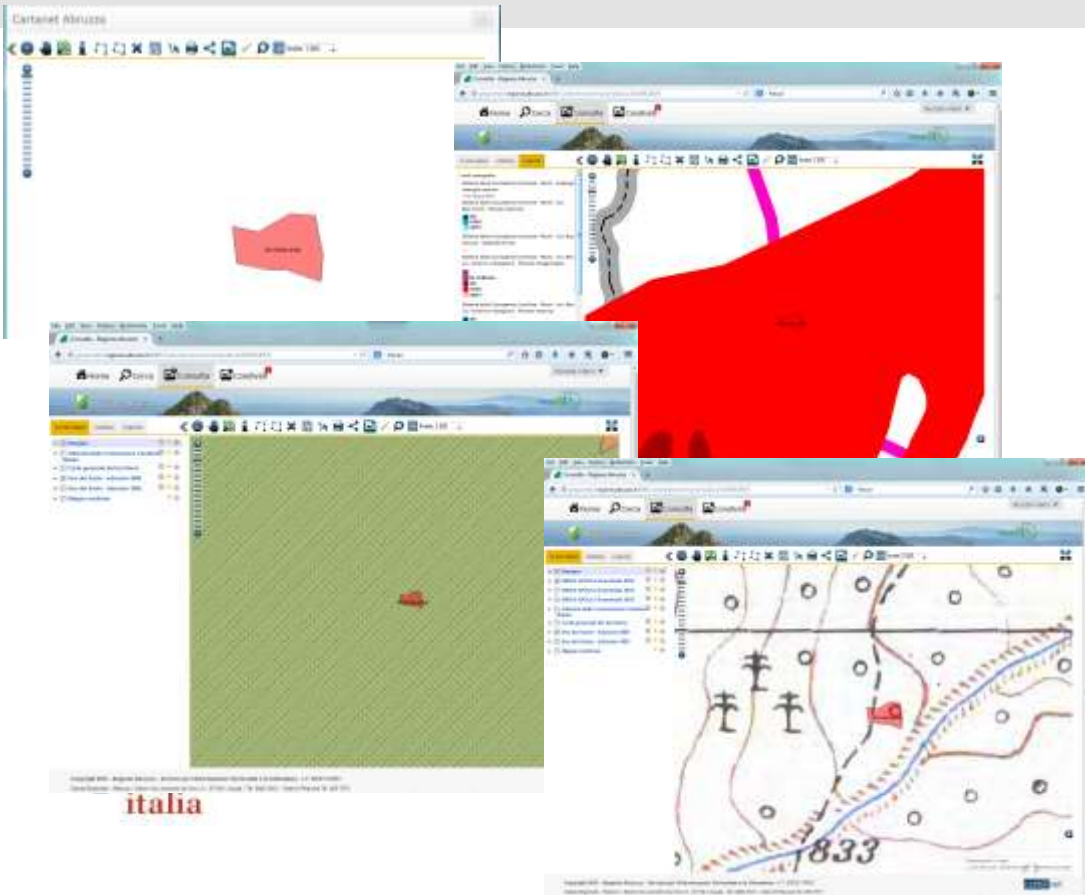

The GeoSocial module (Use Case)

Guys I am close to that place...I'm going to take a look!

The GeoSocial module (Use Case)

It is an area where someone has cut off all the trees.

I activate my GPS on the mobile to replace with a better accuracy the shape drawn by Mauro.

The GeoSocial module (Use Case)

I'm comparing in overlap mode the polygon with some administrative layers. None have rights to cut that trees.

The GeoSocial module (Use Case)

ultima modifica 11/07/2013 11:14