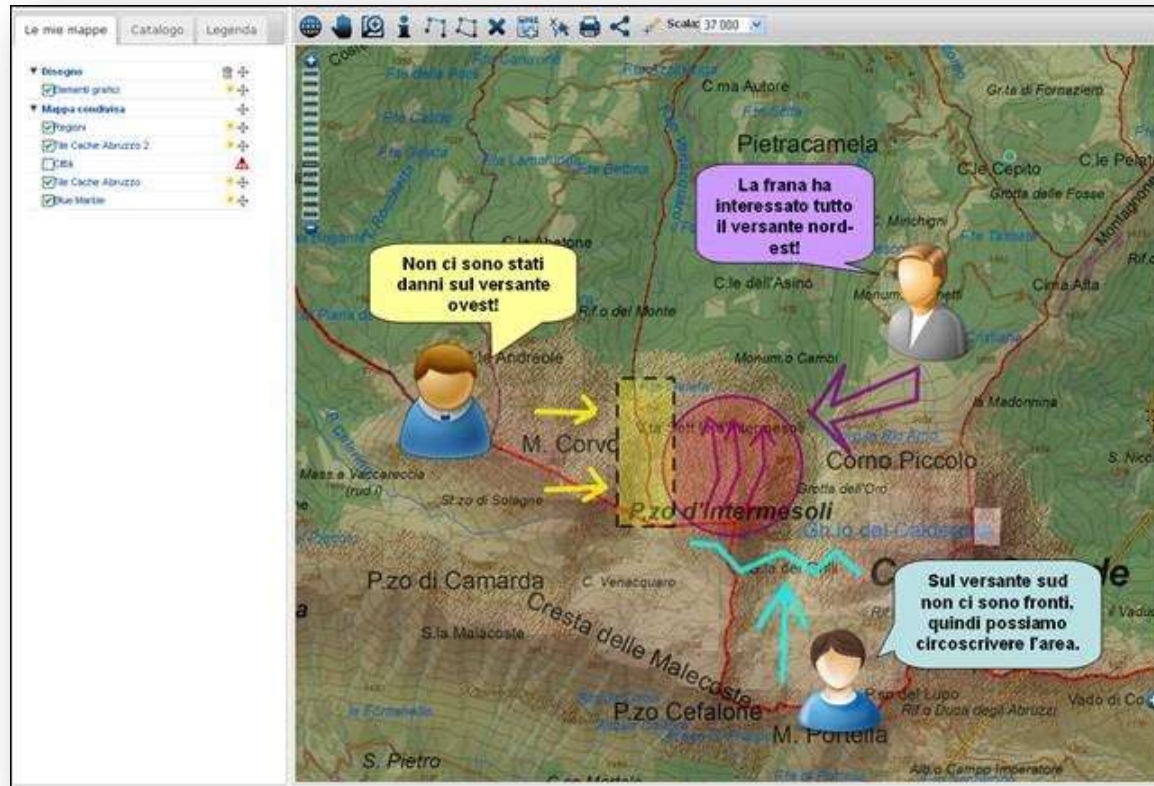

people **55**

M€/y **5**

Focus: SDI → NeoGoegraphy

A real implementation: Geoportals of Abruzzo

Where are we today?

Beyond the SDI → Linked Open Data & RDF
GetLOD & LOD4SDI

Where are we today?

Beyond the SDI → Linked Open Data & RDF
GetLOD & LOD4SDI

The GeoSocial module (Use Case)

Guys I am close to that place...I'm going to take a look!

The GeoSocial module (Use Case)

It is an area where someone has cut off all the trees.

I activate my GPS on the mobile to replace with a better accuracy the shape drawn by Mauro.