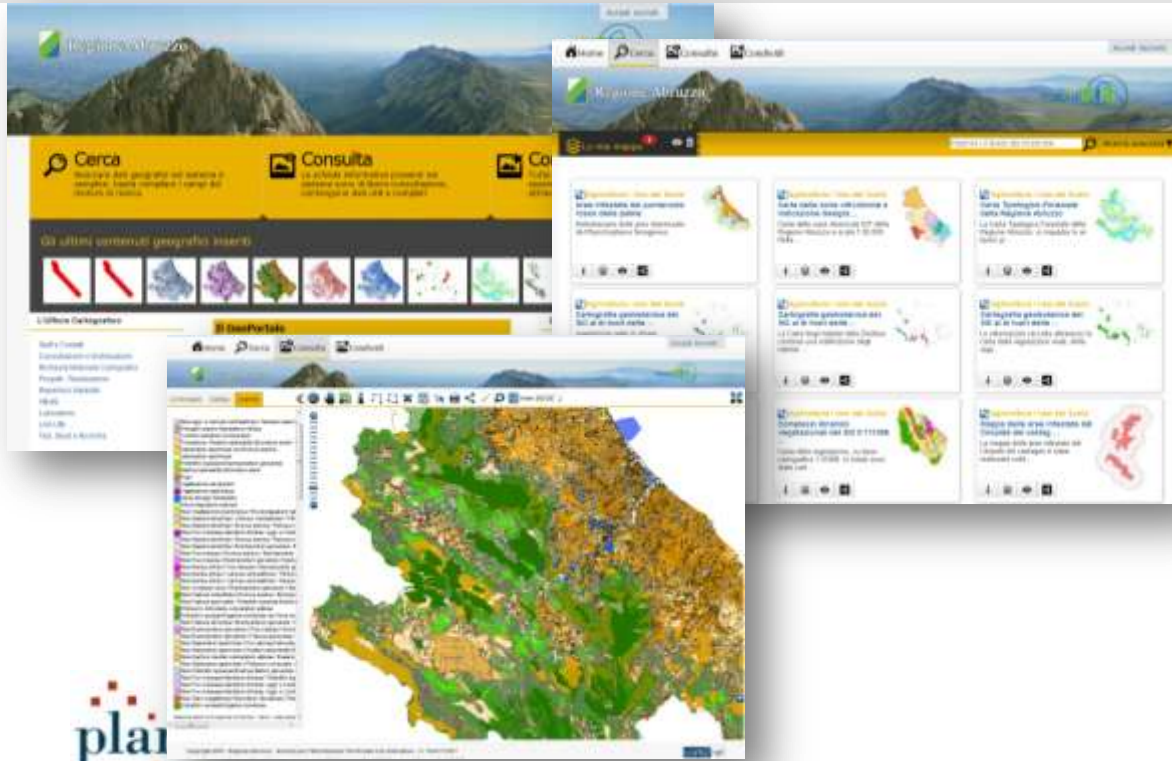

Crowdmapping
openstreetmap and neogeography

Resources:

- GetLOD: www.planetek.it/eng/products/all_products/getlod
- INSPIRE and Ontologies: http://www.je-lks.org/ojs/index.php/Je-LKS_EN/article/view/914
- Openstreetmap: www.openstreetmap.org

Where do we go now?

- SDI for Smart Cities enabling data interlinking
need for semantics in opengeodata
- SDI for spatially enabled Citizens
citizens re-use and produce geospatial information

The geoportal of the Abruzzo Region